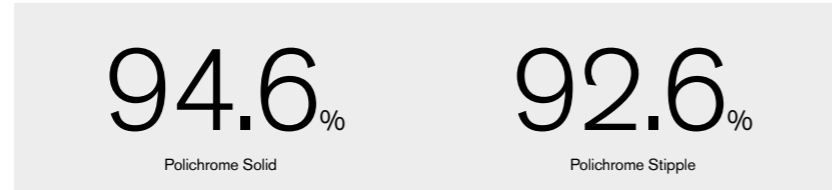

Total Recycled and Bio-Based Content