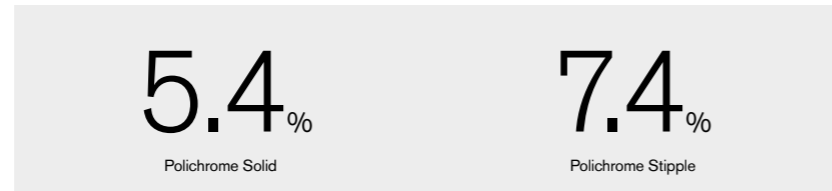

Total Virgin Content (non recycled and non bio-based)