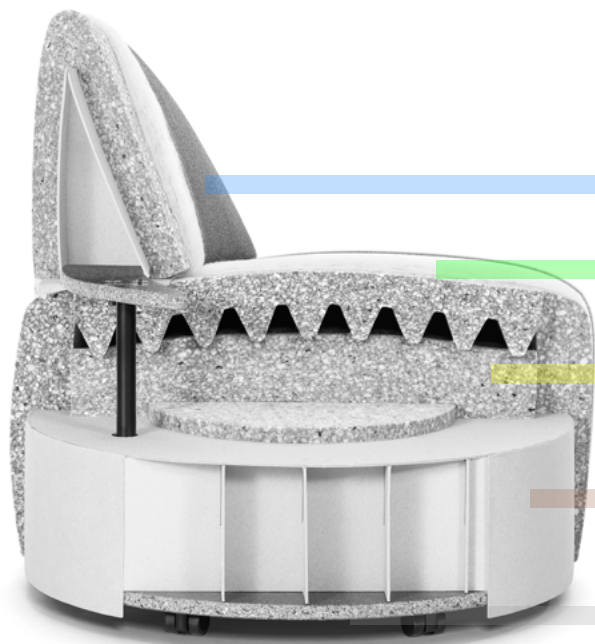

Stoff Grain 92 % Post-Consumer-Polyester-Rezyklat
Tissu Grain 92 % polyester recyclé post-consommation

Polstervlies 70 % Rezyklat aus PET-Flaschen
Revêtement en feutre 70 % recyclé à partir de bouteilles PET

Polsterschaumstoff 91 % Rezyklat aus Matratzen und Schaumstoffen
Mousse de rembourrage 91 % recyclée à partir de matelas et de mousses

Tragstruktur aus Graukarton 100 % Rezyklat aus Altpapier
Structure porteuse en carton gris 100 % recyclé à partir de vieux papiers

Bodenplatte 100 % Rezyklat aus Abfallplastik
Socle 100 % recyclé à partir de déchets de plastiques