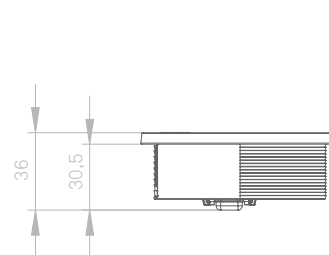

EVoline® Circle80 Family

Circle80

Die Drei-in-Eins Lösung

Der Circle80 vereint drei Funktionen in einer 80mm Bohrung: Steckdose, Doppel-USB-Charger und Kabeldurchlass. Zahlreiche Verschlussmodule ermöglichen eine weitere Individualisierung des Kabeldurchlasses.

Circle80

The three-in-one solution

The Circle80 contains a single power socket, Type A+C USB Charger and cable outlet all in one unit. Optional inserts also available as alternative to cable outlet for additional connectivity.

Circle80 Access

Individueller Kabeldurchlass

Der Circle80 Access bietet neben dem klassischen Kabeldurchlass Platz für zwei Verschlussmodule, frei wählbar aus einer Vielzahl von Möglichkeiten - jederzeit schnell austausch- und montierbar.

Circle80 Access

More module options

The Circle80 Access cable outlet with locking clip. Also configurable with up to two inserts from the Circle80 range.

Lieferbare Farben

Available colours