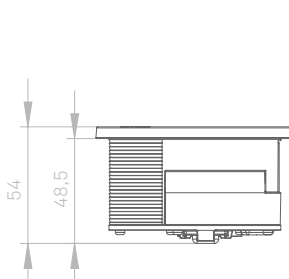

EVoline® Circle80 Family

Circle80

Die Drei-in-Eins Lösung

Der Circle80 vereint drei Funktionen in einer 80mm Bohrung: Steckdose, Doppel-USB-Charger und Kabeldurchlass. Zahlreiche Verschlussmodule ermöglichen eine weitere Individualisierung des Kabeldurchlasses.

Circle80

The three-in-one solution

The Circle80 contains a single power socket, Type A+C USB Charger and cable outlet all in one unit. Optional inserts also available as alternative to cable outlet for additional connectivity.

Circle80 Access

Individueller Kabeldurchlass

Der Circle80 Access bietet neben dem klassischen Kabeldurchlass Platz für zwei Verschlussmodule, frei wählbar aus einer Vielzahl von Möglichkeiten - jederzeit schnell austausch- und montierbar.

Circle80 Access

More module options

The Circle80 Access cable outlet with locking clip. Also configurable with up to two inserts from the Circle80 range.

Lieferbare Farben

Available colours