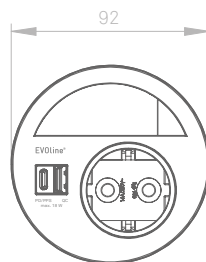

EVoline® Circle80 Family

Circle80

Die Drei-in-Eins Lösung

Der Circle80 vereint drei Funktionen in einer 80mm Bohrung: Steckdose, Doppel-USB-Charger und Kabeldurchlass. Zahlreiche Verschlussmodule ermöglichen eine weitere Individualisierung des Kabeldurchlasses.

Circle80

The three-in-one solution

The Circle80 contains a single power socket, Type A+C USB Charger and cable outlet all in one unit. Optional inserts also available as alternative to cable outlet for additional connectivity.

Circle80 Access

Individueller Kabeldurchlass

Der Circle80 Access bietet neben dem klassischen Kabeldurchlass Platz für zwei Verschlussmodule, frei wählbar aus einer Vielzahl von Möglichkeiten - jederzeit schnell austausch- und montierbar.

Circle80 Access

More module options

The Circle80 Access cable outlet with locking clip. Also configurable with up to two inserts from the Circle80 range.

Lieferbare Farben

Available colours