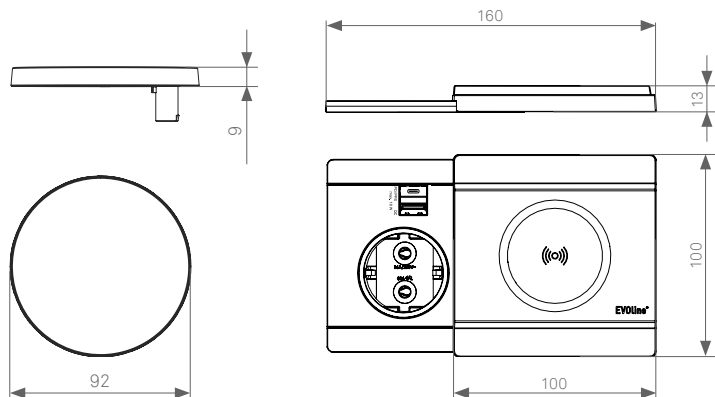

EVoline® Circle80 Family

Drehdeckel Hide für Circle80

Elegant abgedeckt

Der praktische Drehdeckel Hide verdeckt elegant die Anschlüsse des Circle80 oder Circle80 Access. Die Verschlussplatte wird einfach in den oberen Bereich eingebaut und ist jederzeit auswechsel- sowie nachrüstbar.

Hide rotating cover for Circle80

Elegantly covered

The practical Hide rotating cover elegantly conceals the connections of the Circle80 or Circle80 Access. The cover plate is simply installed in the upper section and can be replaced or retrofitted.

Drehdeckel und Schiebdeckel DisQ für Circle80

Induktives Laden ohne Kabel

Der Drehdeckel oder Schiebdeckel DisQ enthält einen integrierten 15 W Induktionscharger. Somit lassen sich induktionsfähige Smartphones und andere Geräte schnell und kabellos laden. Der Ladeprozess funktioniert sowohl im geschlossenen als auch geöffneten Zustand, wodurch die Funktionen des Circle80 auch weiterhin genutzt werden können.

DisQ rotating and sliding cover for Circle80

Inductive wireless charger

The rotating or Sliding cover of the DisQ contains an integrated 15 W wireless induction charger. The wireless charging function can be used when cover is open or closed; allowing full use of socket and USB chargers. Compatible mobile device required for wireless charging.

Lieferbare Farben

Available colours

Schwarz

Black

Weiß

White