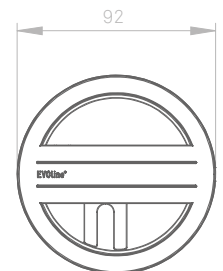

EVoline® Circle80 Family

Circle80

Die Drei-in-Eins Lösung

Der Circle80 vereint drei Funktionen in einer 80mm Bohrung: Steckdose, Doppel-USB-Charger und Kabeldurchlass. Zahlreiche Verschlussmodule ermöglichen eine weitere Individualisierung des Kabeldurchlasses.

Circle80

The three-in-one solution

The Circle80 contains a single power socket, Type A+C USB Charger and cable outlet all in one unit. Optional inserts also available as alternative to cable outlet for additional connectivity.

Circle80 Access

Individueller Kabeldurchlass

Der Circle80 Access bietet neben dem klassischen Kabeldurchlass Platz für zwei Verschlussmodule, frei wählbar aus einer Vielzahl von Möglichkeiten - jederzeit schnell austausch- und montierbar.

Circle80 Access

More module options

The Circle80 Access cable outlet with locking clip. Also configurable with up to two inserts from the Circle80 range.

Lieferbare Farben

Available colours